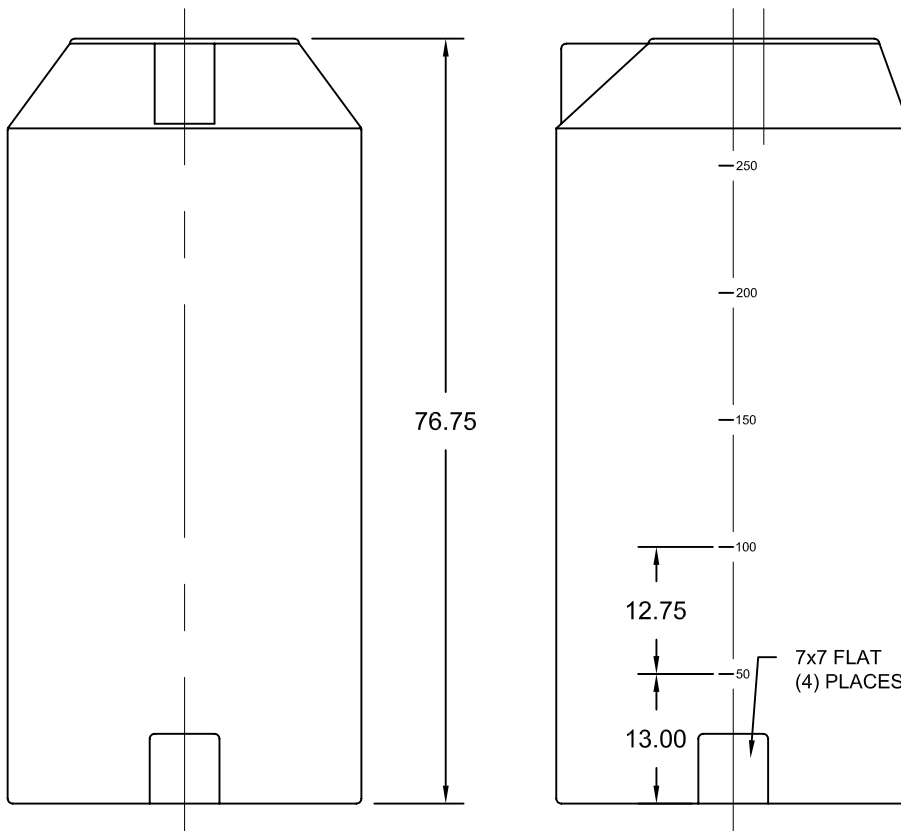

STORAGE TANK

CAPACITY 300 GALLON
TYPE ABOVE GROUND
 VERTICAL
MATERIAL POLYETHYLENE
FEATURES TIE DOWN SLOTS
 GALLON INDICATORS
 OFFSET FILL WELL
 SELF VENTED SLOSH
 PROOF LID

NOT FOR CONSTRUCTION, INSTALLATION OR APPLICATION PURPOSES UNLESS CERTIFIED		
CERTIFIED FOR:		
CUSTOMER ORDER NO.:	TAG NO.	
SHOP ORDER:	CERTIFIED BY:	DATE: