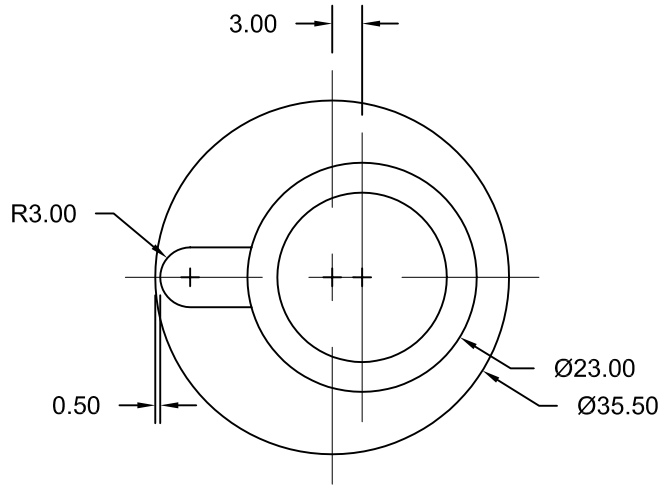

STORAGE TANK

CAPACITY 300 GALLON
TYPE ABOVE GROUND
 VERTICAL
MATERIAL POLYETHYLENE
FEATURES TIE DOWN SLOTS
 GALLON INDICATORS
 OFFSET FILL WELL
 SELF VENTED SLOSH
 PROOF LID

NOT FOR CONSTRUCTION, INSTALLATION OR APPLICATION PURPOSES UNLESS CERTIFIED		
CERTIFIED FOR:		
CUSTOMER ORDER NO.:	TAG NO.	
SHOP ORDER:	CERTIFIED BY:	DATE: